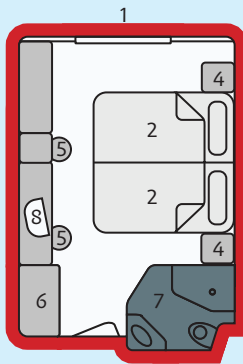

# MS Seine Comtesse Cabin plan

**UPPER DECK (CAT. A)**  
Outside facing cabin 15 m<sup>2</sup>  
with large Panoramic window.  
It is possible to open the window.  
Two single beds.

**MIDDLE DECK (CAT. B)**  
Outside facing cabin 15 m<sup>2</sup>  
with large Panoramic window.  
It is possible to open the window.  
Two single beds.

**MAIN DECK (CAT. C)**  
Outside facing cabin 12 m<sup>2</sup>  
with picture window.  
Two single beds.

1. Picture window / Panoramic window  
2. Bed / sofa bed

3. Folding bed  
4. Table

5. Chair  
6. Closet