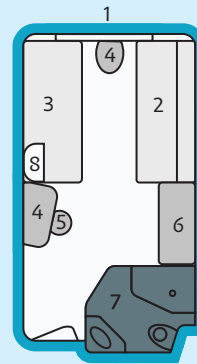

# MS Seine Comtesse Cabin plan

**UPPER DECK (CAT. A)**  
Outside facing cabin 15 m<sup>2</sup>  
with large Panoramic window.  
It is possible to open the window.  
Two single beds.

**MIDDLE DECK (CAT. B)**  
Outside facing cabin 15 m<sup>2</sup>  
with large Panoramic window.  
It is possible to open the window.  
Two single beds.

**MAIN DECK (CAT. C)**  
Outside facing cabin 12 m<sup>2</sup>  
with picture window.  
Two single beds.

1. Picture window / Panoramic window  
2. Bed / sofa bed

3. Folding bed  
4. Table

5. Chair  
6. Closet