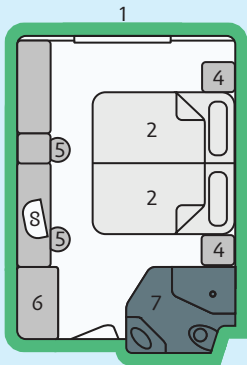

# MS Seine Comtesse Cabin plan

**UPPER DECK (CAT. A)**  
Outside facing cabin 15 m<sup>2</sup>  
with large Panoramic window.  
It is possible to open the window.  
Two single beds.

**MIDDLE DECK (CAT. B)**  
Outside facing cabin 15 m<sup>2</sup>  
with large Panoramic window.  
It is possible to open the window.  
Two single beds.

**MAIN DECK (CAT. C)**  
Outside facing cabin 12 m<sup>2</sup>  
with picture window.  
Two single beds.

1. Picture window / Panoramic window  
2. Bed / sofa bed

3. Folding bed  
4. Table

5. Chair  
6. Closet