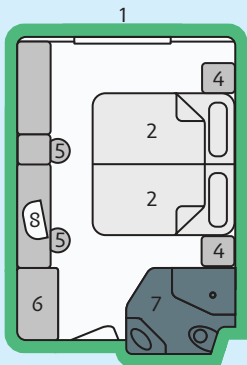

# MS Bijou du Rhone

**UPPER DECK (CAT. A)**  
Outside facing cabin 15 m<sup>2</sup>  
with large Panoramic window.  
It is possible to open the window.  
Two single beds.

**MIDDLE DECK (CAT. B)**  
Outside facing cabin 15 m<sup>2</sup>  
with large Panoramic window.  
Two single beds.

**MAIN DECK (CAT. C)**  
Outside facing cabin 12 m<sup>2</sup>  
with picture window.  
Two single beds.

1. Picture window / Panoramic window  
2. Bed / sofa bed

3. Folding bed  
4. Table

5. Chair  
6. Closet