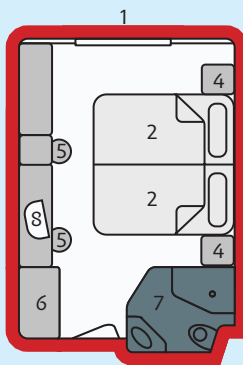

# MS Bijou du Rhone

**UPPER DECK (CAT. A)**  
Outside facing cabin 15 m<sup>2</sup>  
with large Panoramic window.  
It is possible to open the window.  
Two single beds.

**MIDDLE DECK (CAT. B)**  
Outside facing cabin 15 m<sup>2</sup>  
with large Panoramic window.  
Two single beds.

**MAIN DECK (CAT. C)**  
Outside facing cabin 12 m<sup>2</sup>  
with picture window.  
Two single beds.

1. Picture window / Panoramic window  
2. Bed / sofa bed

3. Folding bed  
4. Table

5. Chair  
6. Closet