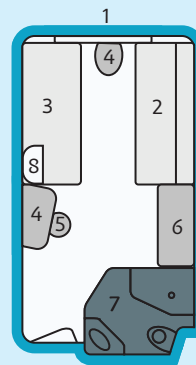

# MS Bijou du Rhone

**UPPER DECK (CAT. A)**  
Outside facing cabin 15 m<sup>2</sup>  
with large Panoramic window.  
It is possible to open the window.  
Two single beds.

**MIDDLE DECK (CAT. B)**  
Outside facing cabin 15 m<sup>2</sup>  
with large Panoramic window.  
Two single beds.

**MAIN DECK (CAT. C)**  
Outside facing cabin 12 m<sup>2</sup>  
with picture window.  
Two single beds.

1. Picture window / Panoramic window  
2. Bed / sofa bed

3. Folding bed  
4. Table

5. Chair  
6. Closet